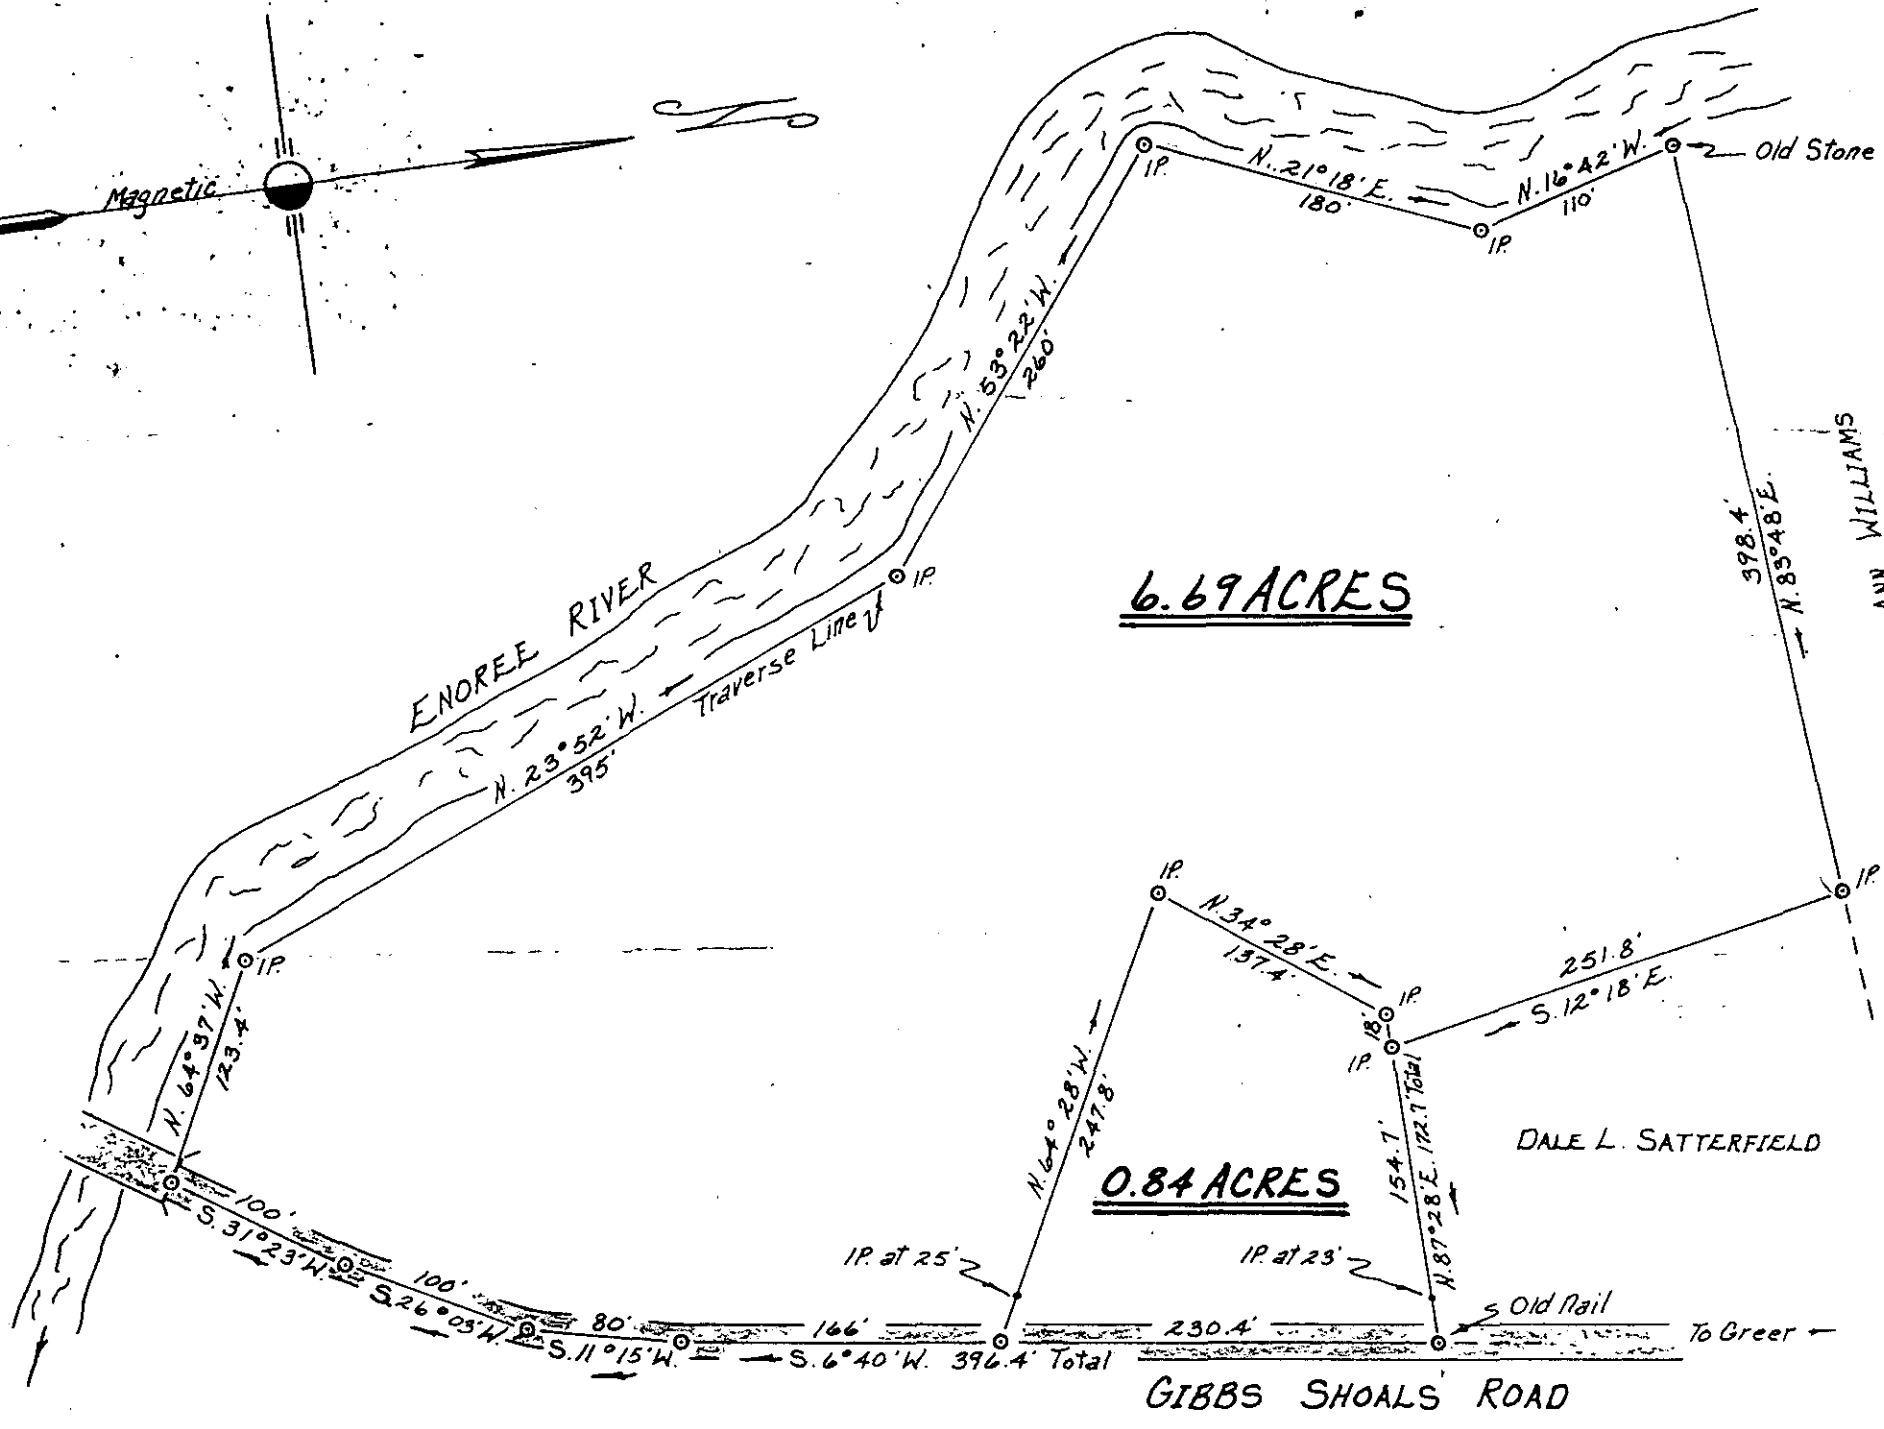

MICROFILMED

6.69 ACRES

0.84 ACRES

SHEILA ANN WILLIAMS

DALE L. SATTERFIELD

GIBBS SHOALS ROAD

MAY 27 9 56 AM '76
DONNIE S. TANKERSLEY
R.M.C.

PROPERTY OF
GORDON SATTERFIELD

Located approx. 4 miles South of Greer

BUTLER TOWNSHIP GREENVILLE COUNTY
SOUTH CAROLINA

30739

SCALE: 1"=100 FEET

Nov. 1, 1973

5-T-25

RECORDING FEE
PAID \$ 200

State Surveyors
109 Few Street
Greer, S.C. 29651